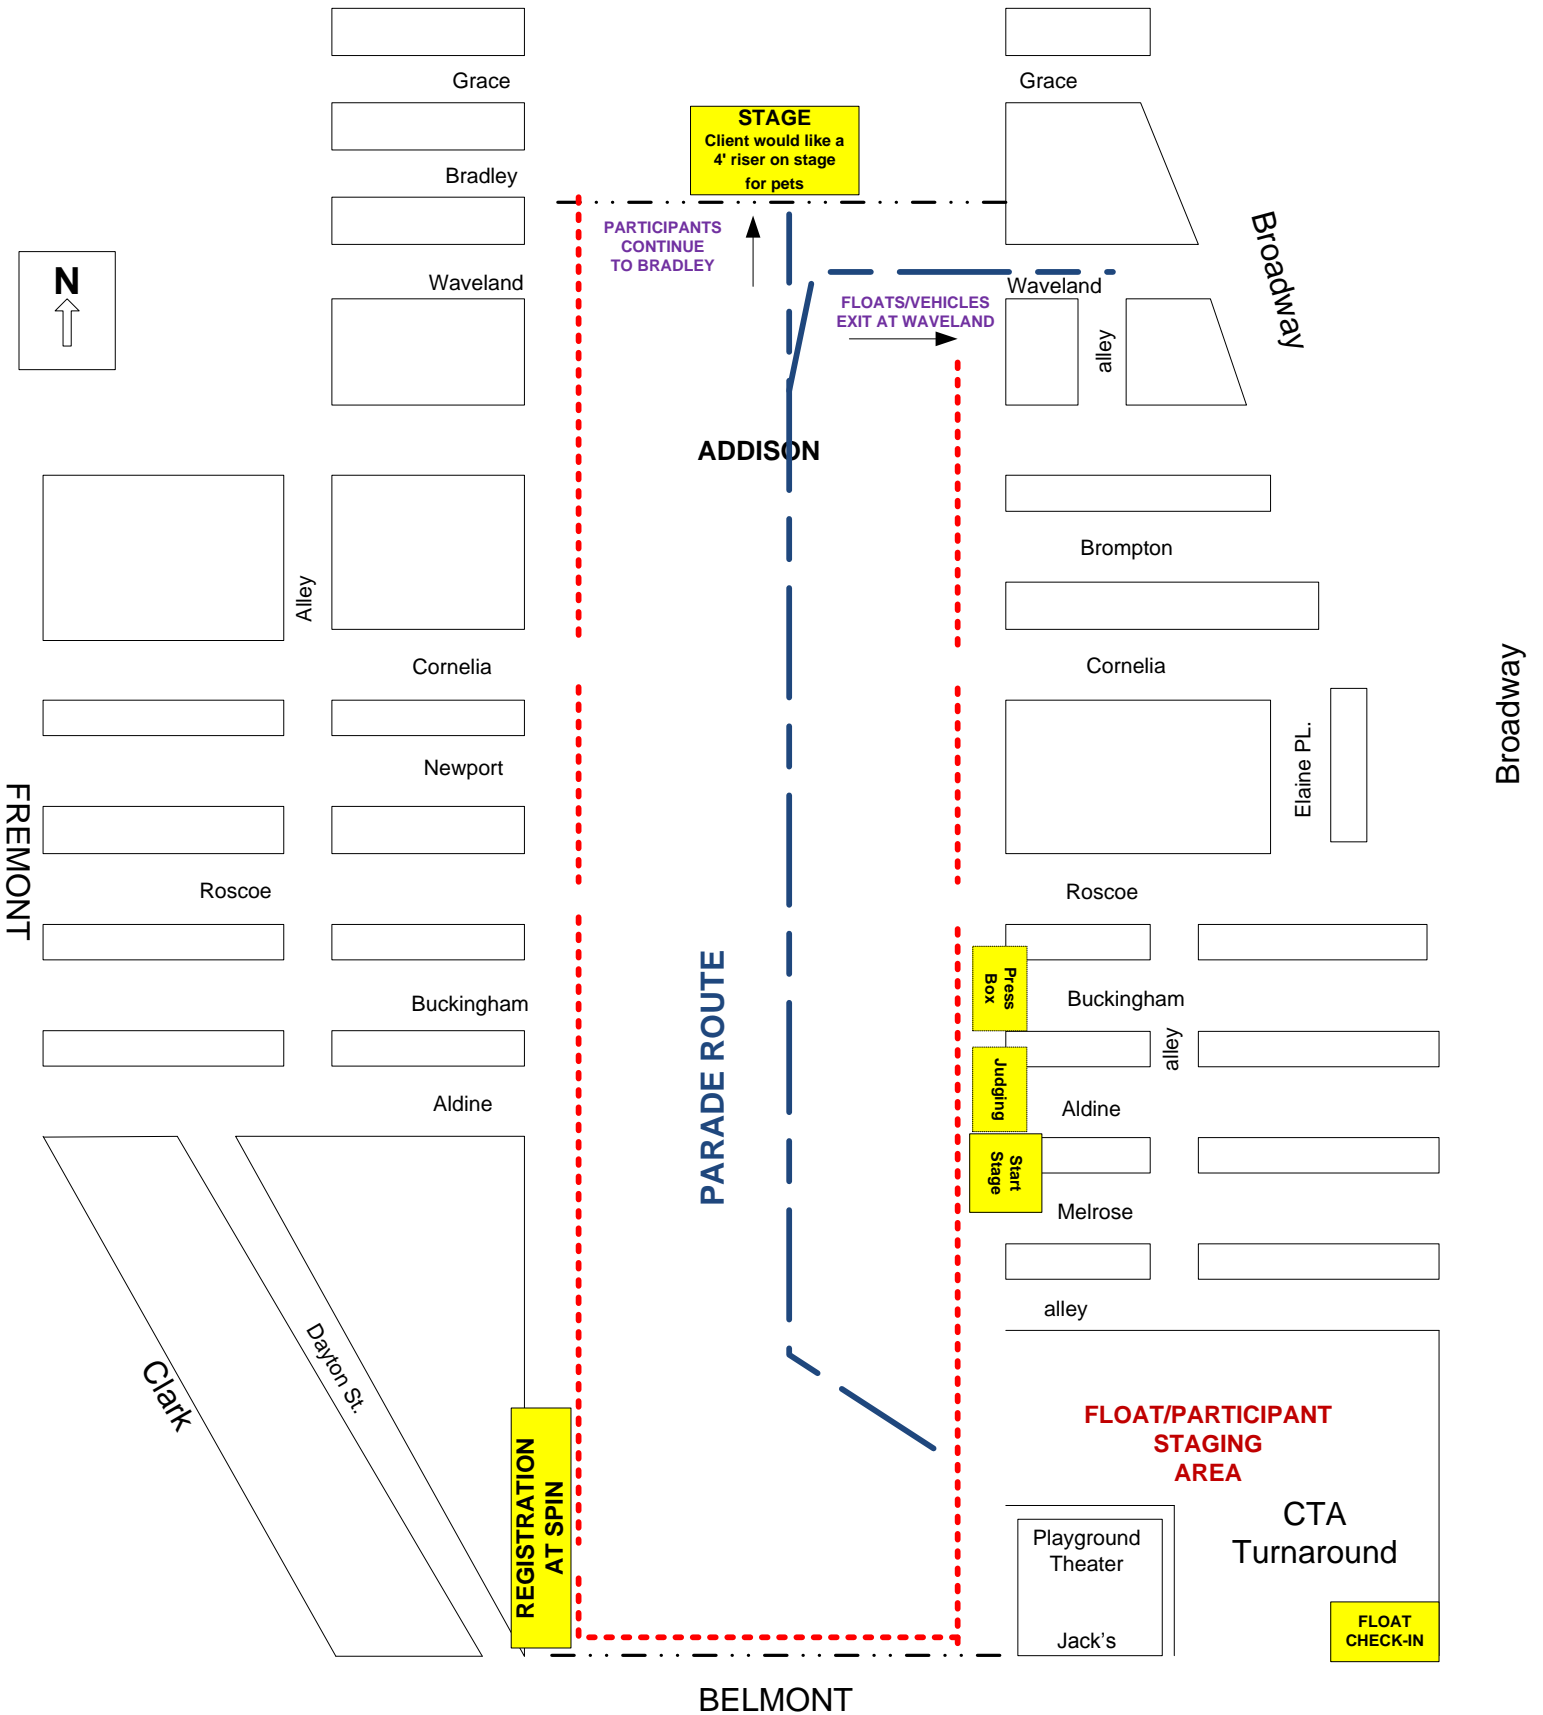

# Northasted Halloween Parade October 31<sup>st</sup>, 2011

## COMING FROM PARK

1. Halloween Parade Banner & Miller Lite (*AT START STAGE carried by Miller Lite Guys or Volunteers*)
2. Environmental Encroachment Marching Band (20-25)
3. Kids Sign/Marshal (carried by volunteer)
4. Kids/Parents
5. Pets Sign/Marshal (carried by volunteer)
6. Pets & Owners

## LINING UP AT BELMONT & HALSTED\*

7. Miss Foozie in Convertible (*replaced by Hearse if it rains*)
9. Spirit Brigade
10. Adults Sign/Marshal\* (carried by volunteer)
11. Adults (Most Original, Scariest, Best Drag)\*
12. Due Date the Movie\*
14. Jack FM Truck
15. Groups Sign/Marshal\* (carried by volunteer)
17. Burning Man & Cobra Bus
18. Burning May Pick-Up Truck (fuel)

*All Walkers, Large Groups and Vehicles are being staged in the CTA Turnaround.*